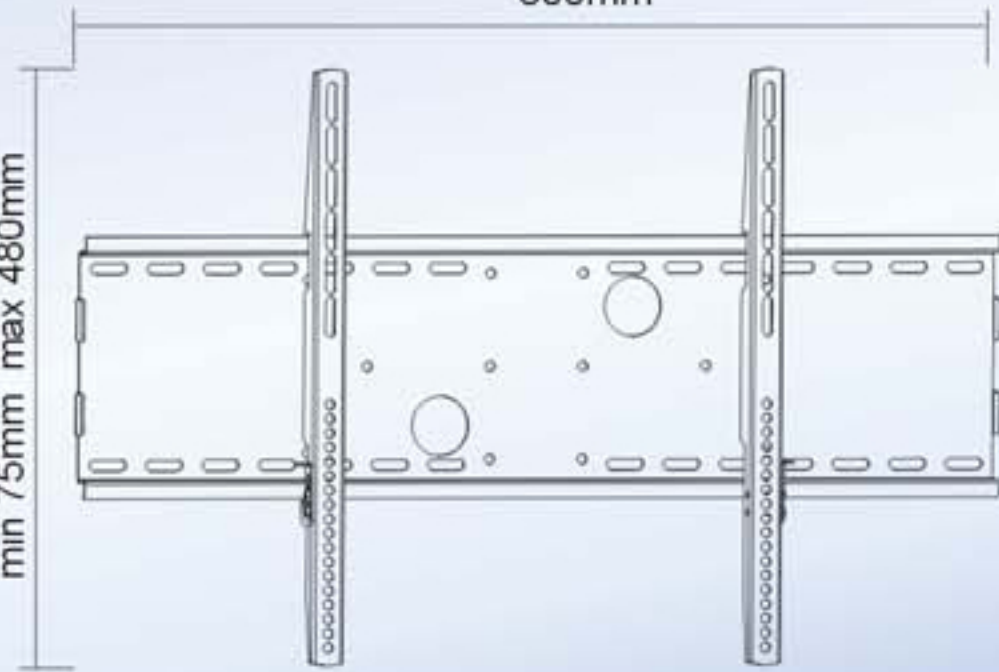

CHO5300

min 2.95" max 18.89"

min 75mm max 480mm

31.5"
800mm

30 → 63"

76 → 160cm

75kg/165lbs