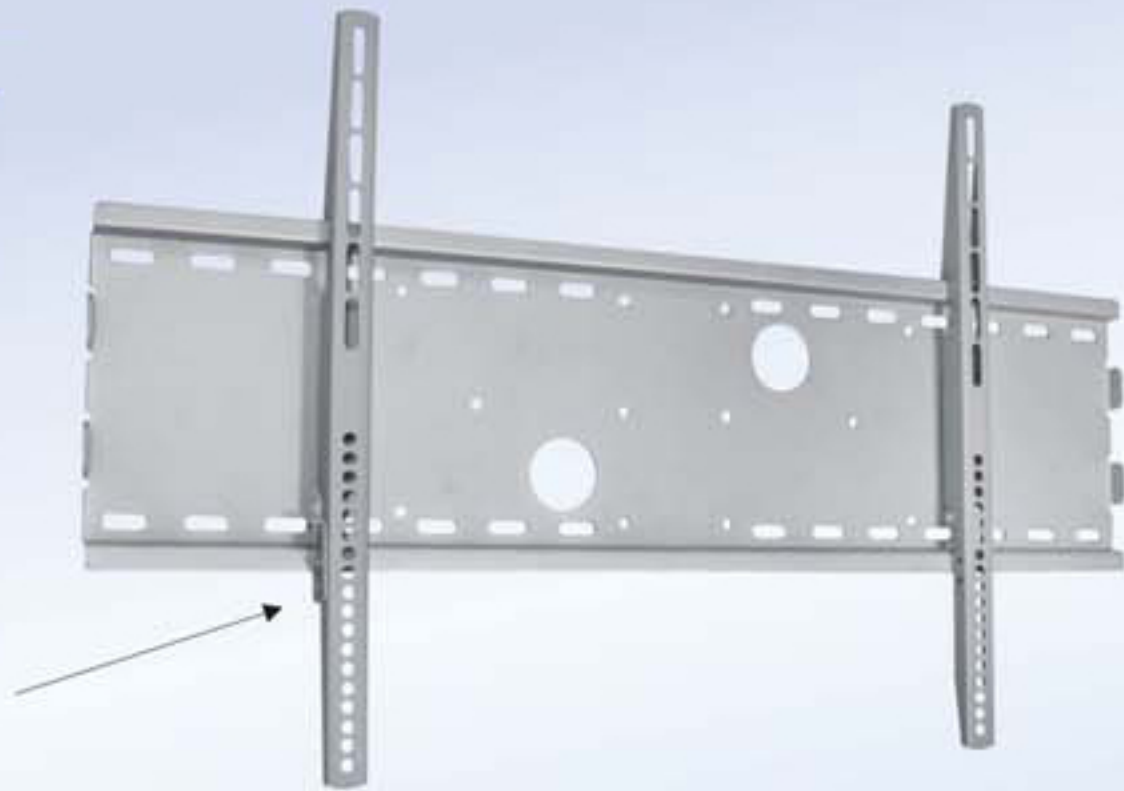

CHO5300

min 2.95" max 18.89"

min 75mm max 480mm

31.5"
800mm

30 → 63"

76 → 160cm

75kg/165lbs